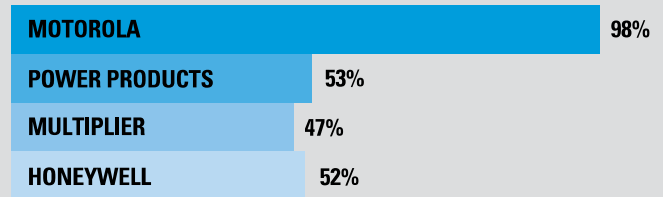

PROVEN TOUGH BATTERY TESTING PASS RATE

See motorolasolutions.com/emea/proventough for details.

BATTERIES

PMNN4251	NiMH 1400 mAh battery (CE)
PMNN4253	Slim Li-Ion 1600 mAh battery (CE)
PMMN4254	High Capacity Li-Ion 2300 mAh battery (CE)
NNTN4851	NiMH 1400 mAh battery
NNTN4970	Slim Li-Ion 1600 mAh battery
NNTN4497	High Capacity Li-Ion 2250 mAh battery

SINGLE-UNIT AND MULTI-UNIT CHARGERS

NNTN8351	Multi-Unit Charger 220V with UK Plug
NNTN8352	Multi-Unit Charger 220V with Euro Plug
PMLN5191	Single Unit Charger, SMPS UK Plug CE
PMLN5192	Single Unit Charger, SMPS Euro Plug CE
PMLN5193	Single Unit Charger, SMPS USA Plug CE