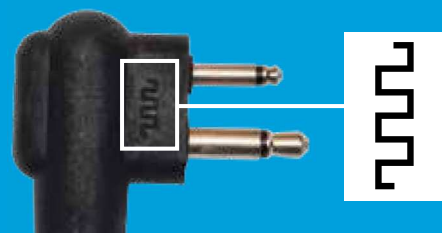

OPTIMISED FOR DIGITAL

Make sure to only use Motorola audio accessories with this digital symbol, which indicates that these accessories have been optimised for performance in both digital and analogue mode. All accessories with this symbol have been certified and approved for DP1400 portable radios.

EARPIECES, SURVEILLANCE ACCESSORIES AND RSMs

A wide selection of styles fit the way you work – from discreet clear acoustic tube styles to over-the-ear models. With inline push-to-talk and microphones, these accessories are easy to access on the go, so you can stay focused on the job. Choose from a variety of surveillance kits and ear microphones to communicate discreetly.